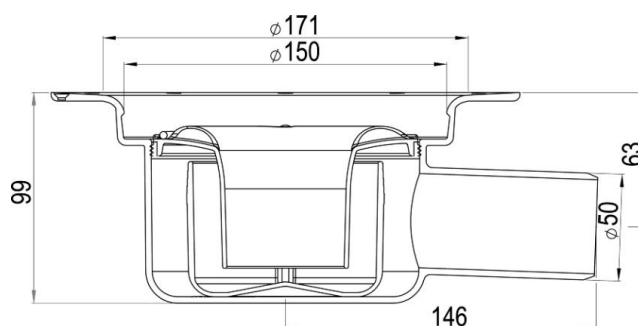

Freja

PURUS

Art.no: 711 37 70

Material: PEH

Building height: 99 mm. (Low-built)

Capacity: Min. 0,8 liter/sec, acc. to SS-EN 1253

Connection: Side

Dimension of grating: Ø150 mm

Outlet: Ø50 mm.

Articles included

Art. no	Art. name, description
7113770	Freja
	Articles included:
7118069	Tyr, water trap
7141315	KL 150 blue clamping ring
7138446	Grating Drop 150

Accessories/options

Art. no	Art. name, description
7138448	Nood, water trap
7141345	Purus leg
7138418	Inner cover/Tightening cover 150
-	Frame/design gratings for tiles
-	Round design gratings for vinyl flooring